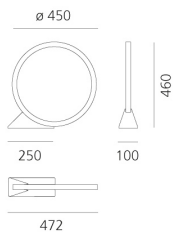

"O" 45 - Floor

Elemental

IP67  

LUMINAIRE

- Watt: **22W**
- Delivered lumens output: **859lm**
- CCT: **3000K**
- CRI: **90**

Notes

DESCRIPTION

"O" is an essential element that, when switched off, frames nature and suggests perspectives, an unobtrusive object in space that does not alter environmental balances. Its controlled and comfortable light emission can be adjusted with sensors and with the Artemide App to ensure focused operation, thus preventing waste and respecting the circadian cycles of all animal and plant species. Introduced in 2018 both floor and suspended outdoor versions, it is a perfect lighting also for indoor use thanks to a cabled option that allows easy relocation. Also in this case the IP degree of protection is still suitable for outdoor use. Its lightness is not just formal: its thin aluminium profile is an element of its own, which can be moved wherever necessary, allowing multiple uses, and creating a pleasant ambiance anywhere with its soft, non-glaring light. "O" is developed in the original 90-cm diameter version, as well as in a smaller, 45-cm and bigger 150-cm versions featuring all the characteristics of the original one. "O" is thus a comprehensive family of elements creating dynamic lightscapes.

PRODUCT CODE: T071130

FEATURES

- Article Code: **T071130**
- Colour: **Black**
- Installation: **Floor**
- Material: **Aluminium, Silicone diffuser**
- Series: **Design Collection, 2020 Artemide Collection, Architectural Outdoor**
- Environment: **Outdoor**
- design by: **Elemental**

DIMENSIONS

- Length: **cm 47.2**
- Height: **cm 46**
- Diameter: **cm 45**
- Base Length: **cm 24.7**
- Base Width: **cm 10**