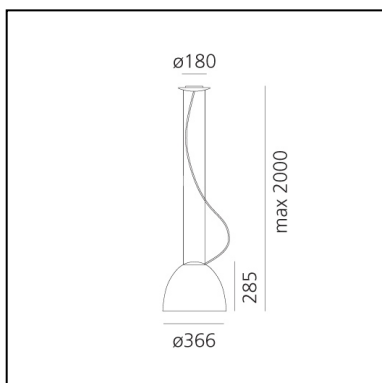

Nur Mini - Suspension - Anthracite Grey

Ernesto Gismondi

IP20    Dimmerable: 

LUMINAIRE

- Watt: **160W**
- Voltage: **220V-240V**
- Delivered lumens output: **1557lm**
- CCT: **2950K**
- Efficiency: **47%**
- Efficacy: **9.73lm/W**
- CRI: **99**

PRODUCT CODE: A244000

FEATURES

- Article Code: **A244000**
- Colour: **Anthracite grey**
- Installation: **Suspension**
- Material: **Aluminium, glass**
- Series: **Design Collection**
- Environment: **Indoor**
- Area contract: **Hospitality, Residential**
- Emission: **Diffused Direct/Indirect**
- design by: **Ernesto Gismondi**

DIMENSIONS

- Height: **cm 28.5**
- Diameter: **cm 36**
- Base Diameter: **cm 18**
- Max Height from ceiling: **cm 200**
- Impact Resistance: **N/D**
- Glow Wire Test: **650°C**

NOT INCLUDED SOURCES

- Category: **HALO**
- Number: **1**
- Lbs: **Qt-de12**
- Watt: **160W**
- Socket: **R7s**
- Color Rendering: **1a**
- Color temperature (K): **2950K**
- Duration (h): **2000h**