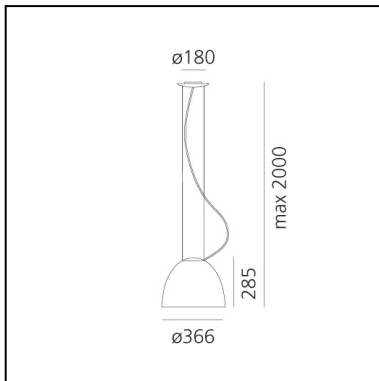

Nur Mini - Suspension - Anodized Aluminum

Ernesto Gismondi

IP20    Dimmerable: 

LUMINAIRE

- Watt: **160W**
- Voltage: **220V-240V**
- Delivered lumens output: **1557lm**
- CCT: **2950K**
- Efficiency: **47%**
- Efficacy: **9.73lm/W**
- CRI: **99**

PRODUCT CODE: A244010

FEATURES

- Article Code: **A244010**
- Colour: **Anodized aluminum**
- Installation: **Suspension**
- Material: **Aluminium, glass**
- Series: **Design Collection**
- Environment: **Indoor**
- Area contract: **Hospitality, Residential**
- Emission: **Diffused Direct/Indirect**
- design by: **Ernesto Gismondi**

DIMENSIONS

- Height: **cm 28.5**
- Diameter: **cm 36**
- Base Diameter: **cm 18**
- Max Height from ceiling: **cm 200**
- Impact Resistance: **N/D**
- Glow Wire Test: **650°C**

NOT INCLUDED SOURCES

- Category: **HALO**
- Number: **1**
- Lbs: **Qt-de12**
- Watt: **160W**
- Socket: **R7s**
- Color Rendering: **1a**
- Color temperature (K): **2950K**
- Duration (h): **2000h**