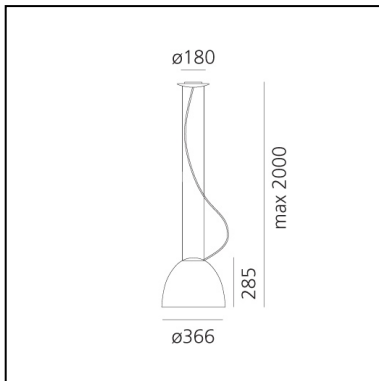

Nur Mini LED - Suspension - Anthracite grey

Ernesto Gismondi

IP20     Dimmerable: 

LUMINAIRE

- Watt: **30W**
- Voltage: **220V-240V**
- Delivered lumens output: **1501lm**
- CCT: **2700K**
- Efficiency: **57%**
- Efficacy: **50.03lm/W**
- CRI: **90**
- Dimmable Typology: **Push**

Notes

Lamp included.

DESCRIPTION

An extreme geometric synthesis of optics par excellence, Nur manifests its presence through a monolithic and mono-material body. The essential and geometrically calibrated lines of a perfect parabola conceal an optical heart that perfectly controls the emission, without offending direct vision. It ensures general ambient lighting thanks also to indirect emission. Artemide App Compatible.

PRODUCT CODE: A246300

FEATURES

- Article Code: **A246300**
- Colour: **Anthracite grey**
- Installation: **Suspension**
- Material: **Aluminium, methacrylate, glass**
- Series: **Design Collection**
- Environment: **Indoor**
- Area contract: **Hospitality, Residential**
- Emission: **Diffused Direct/Indirect**
- design by: **Ernesto Gismondi**

DIMENSIONS

- Height: **cm 28.5**
- Diameter: **cm 36.6**
- Base Diameter: **cm 18**
- Max Height from ceiling: **cm 220**
- Impact Resistance: **N/D**
- Glow Wire Test: **650°C**

SOURCES INCLUDED

- Category: **Led**
- Number: **1**
- Watt: **30W**
- Delivered lumens output: **2990lm**
- Color temperature (K): **2700K**
- CRI: **90**
- Color Tolerance: **MacAdam 2SDCM**