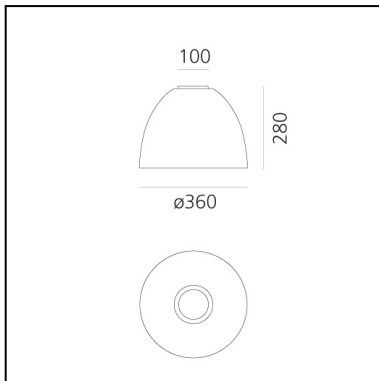

Nur Mini LED - Ceiling - Anodized Aluminum

Ernesto Gismondi

IP40     Dimmerable: 

LUMINAIRE

- Watt: **30W**
- Voltage: **220V-240V**
- Delivered lumens output: **1287lm**
- CCT: **2700K**
- Efficiency: **47%**
- Efficacy: **42.90lm/W**
- CRI: **90**
- Dimmable Typology: **Push**

Notes

Added to the direct emission is an indirect emission that produces a halo of decorative light on the ceiling.

DESCRIPTION

An extreme geometric synthesis of optics par excellence, Nur manifests its presence through a monolithic and mono-material body. The essential and geometrically calibrated lines of a perfect parabola conceal an optical heart that perfectly controls the emission, without offending direct vision. It ensures general ambient lighting thanks also to indirect emission. Artemide App Compatible.

DIMENSIONS

- Height: **cm 28.5**
- Diameter: **cm 36.6**
- Base Diameter: **cm 10**

SOURCES INCLUDED

- Category: **Led**
- Number: **1**
- Watt: **30W**
- Delivered lumens output: **2990lm**
- Color temperature (K): **2700K**
- CRI: **90**
- Color Tolerance: **MacAdam 2SDCM**