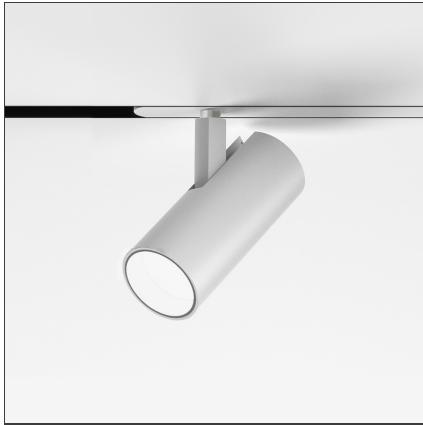

## Vector Magnetic 55 zoom - 4000K DALI White

IP20   Dimmerable: +  -

### DESCRIPTION

Four sizes with three different beam angles each (spot, flood, wide flood) obtained by means of refractive or hybrid optical units. Junction arm integrated in the spotlight's body to keep the barycentre aligned with the track and prevent any imbalance in possible suspension versions of the track. The junction allows 360° rotation and 90° tilting for maximum emission adjustment freedom.

### DIMENSIONS

<b>Height:</b>	cm 15.5
<b>Weight:</b>	kg 0.5
<b>Base Length:</b>	cm 24.8
<b>Inclination:</b>	-90+90
<b>Rotation:</b>	cm 360