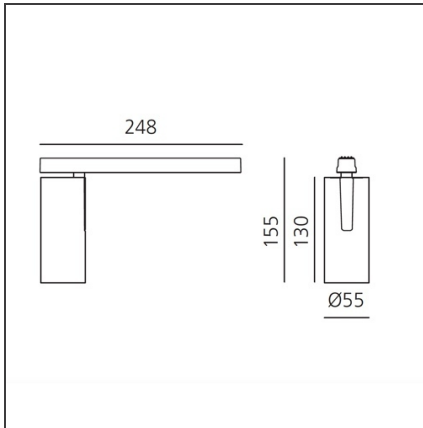

Vector Magnetic 55 zoom - 4000K DALI Brushed copper

IP20   Dimmerable: +  -

DESIGN BY

Carlotta de Bevilacqua

DESCRIPTION

Four sizes with three different beam angles each (spot, flood, wide flood) obtained by means of refractive or hybrid optical units. Junction arm integrated in the spotlight's body to keep the barycentre aligned with the track and prevent any imbalance in possible suspension versions of the track. The junction allows 360° rotation and 90° tilting for maximum emission adjustment freedom.

TECHNICAL DRAWINGS

FEATURES

Article Code:	AP15418	Series:	Indoor, 2019 Artemide Collection
Colour:	Brushed Copper		
Installation:	Track, Projector		
Environment:	Indoor		

DIMENSIONS

Height:	cm 15.5
Weight:	kg 0.5
Base Length:	cm 24.8
Inclination:	-90+90
Rotation:	cm 360