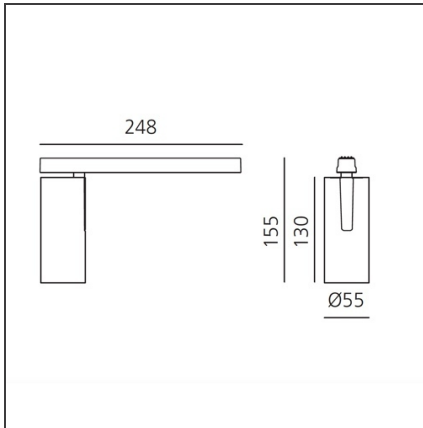

Vector Magnetic 55 zoom - 4000K DALI Brushed bronze

IP20   Dimmerable: +  -

DESIGN BY

Carlotta de Bevilacqua

DESCRIPTION

Four sizes with three different beam angles each (spot, flood, wide flood) obtained by means of refractive or hybrid optical units. Junction arm integrated in the spotlight's body to keep the barycentre aligned with the track and prevent any imbalance in possible suspension versions of the track. The junction allows 360° rotation and 90° tilting for maximum emission adjustment freedom.

TECHNICAL DRAWINGS

FEATURES

Article Code:	AP15420	Series:	Indoor, 2019 Artemide Collection
Colour:	Brushed Bronze		
Installation:	Track, Projector		
Environment:	Indoor		

DIMENSIONS

Height:	cm 15.5
Weight:	kg 0.5
Base Length:	cm 24.8
Inclination:	-90+90
Rotation:	cm 360