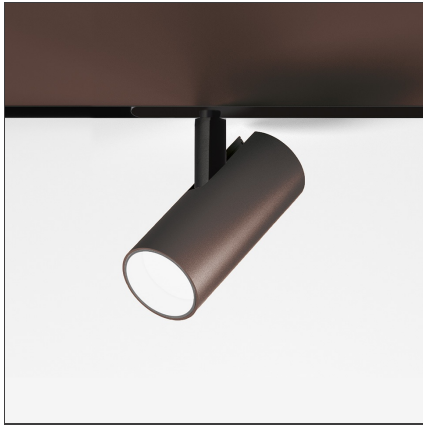

Vector Magnetic 55 zoom - 4000K DALI Brushed bronze

IP20   Dimmerable: +  -

DESIGN BY

Carlotta de Bevilacqua

DESCRIPTION

Four sizes with three different beam angles each (spot, flood, wide flood) obtained by means of refractive or hybrid optical units. Junction arm integrated in the spotlight's body to keep the barycentre aligned with the track and prevent any imbalance in possible suspension versions of the track. The junction allows 360° rotation and 90° tilting for maximum emission adjustment freedom.

TECHNICAL DRAWINGS

FEATURES

Article Code:	AP15420	Series:	Indoor, 2019 Artemide Collection
Colour:	Brushed Bronze		
Installation:	Track, Projector		
Environment:	Indoor		

DIMENSIONS

Height:	cm 15.5
Weight:	kg 0.5
Base Length:	cm 24.8
Inclination:	-90+90
Rotation:	cm 360