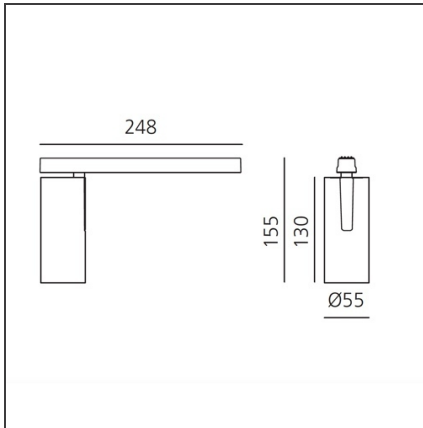

Vector Magnetic 55 zoom - 3000K DALI White

IP20   Dimmerable: +  -

DESIGN BY

Carlotta de Bevilacqua

DESCRIPTION

Four sizes with three different beam angles each (spot, flood, wide flood) obtained by means of refractive or hybrid optical units. Junction arm integrated in the spotlight's body to keep the barycentre aligned with the track and prevent any imbalance in possible suspension versions of the track. The junction allows 360° rotation and 90° tilting for maximum emission adjustment freedom.

TECHNICAL DRAWINGS

FEATURES

Article Code:	AP10401	Series:	Indoor, 2019 Artemide Collection
Colour:	White		
Installation:	Track, Projector		
Environment:	Indoor		

DIMENSIONS

Height:	cm 15.5
Weight:	kg 0.5
Base Length:	cm 24.8
Inclination:	-90+90
Rotation:	cm 360