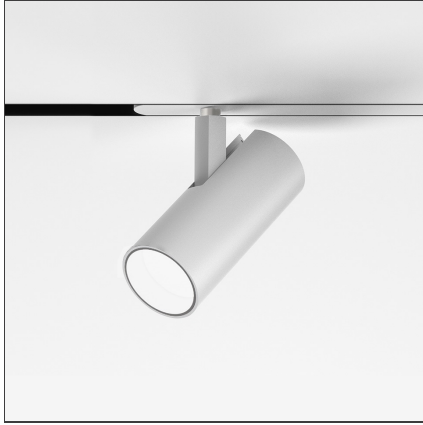

Vector Magnetic 55 zoom - 3000K DALI White

IP20   Dimmerable: +  -

DESIGN BY

Carlotta de Bevilacqua

DESCRIPTION

Four sizes with three different beam angles each (spot, flood, wide flood) obtained by means of refractive or hybrid optical units. Junction arm integrated in the spotlight's body to keep the barycentre aligned with the track and prevent any imbalance in possible suspension versions of the track. The junction allows 360° rotation and 90° tilting for maximum emission adjustment freedom.

TECHNICAL DRAWINGS

FEATURES

Article Code:	AP10401	Series:	Indoor, 2019 Artemide Collection
Colour:	White		
Installation:	Track, Projector		
Environment:	Indoor		

DIMENSIONS

Height:	cm 15.5
Weight:	kg 0.5
Base Length:	cm 24.8
Inclination:	-90+90
Rotation:	cm 360