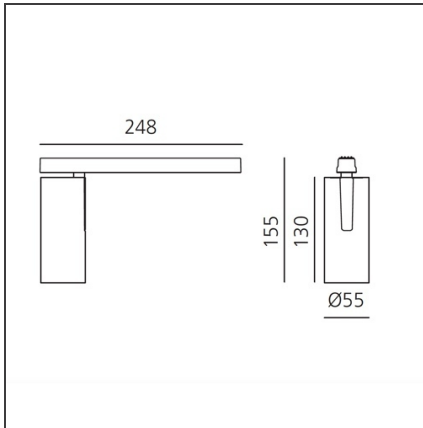

Vector Magnetic 55 zoom - 3000K DALI Brushed silver

IP20   Dimmerable: +  -

DESIGN BY

Carlotta de Bevilacqua

DESCRIPTION

Four sizes with three different beam angles each (spot, flood, wide flood) obtained by means of refractive or hybrid optical units. Junction arm integrated in the spotlight's body to keep the barycentre aligned with the track and prevent any imbalance in possible suspension versions of the track. The junction allows 360° rotation and 90° tilting for maximum emission adjustment freedom.

TECHNICAL DRAWINGS

FEATURES

Article Code:	AP10415	Series:	Indoor, 2019 Artemide Collection
Colour:	Brushed Silver		
Installation:	Track, Projector		
Environment:	Indoor		

DIMENSIONS

Height:	cm 15.5
Weight:	kg 0.5
Base Length:	cm 24.8
Inclination:	-90+90
Rotation:	cm 360