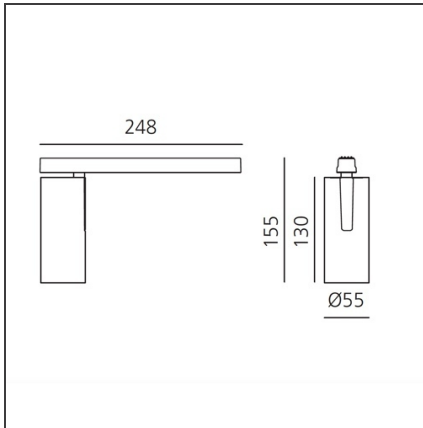

Vector Magnetic 55 zoom - 3000K DALI Brushed bronze

IP20   Dimmerable: +  -

DESIGN BY

Carlotta de Bevilacqua

DESCRIPTION

Four sizes with three different beam angles each (spot, flood, wide flood) obtained by means of refractive or hybrid optical units. Junction arm integrated in the spotlight's body to keep the barycentre aligned with the track and prevent any imbalance in possible suspension versions of the track. The junction allows 360° rotation and 90° tilting for maximum emission adjustment freedom.

TECHNICAL DRAWINGS

FEATURES

Article Code:	AP10420	Series:	Indoor, 2019 Artemide Collection
Colour:	Brushed Bronze		
Installation:	Track, Projector		
Environment:	Indoor		

DIMENSIONS

Height:	cm 15.5
Weight:	kg 0.5
Base Length:	cm 24.8
Inclination:	-90+90
Rotation:	cm 360