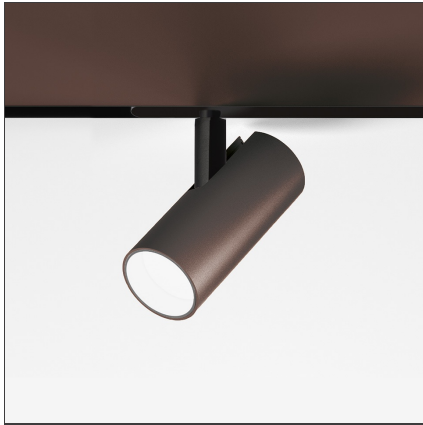

Vector Magnetic 55 zoom - 3000K DALI Brushed bronze

IP20   Dimmerable: +  -

DESIGN BY

Carlotta de Bevilacqua

DESCRIPTION

Four sizes with three different beam angles each (spot, flood, wide flood) obtained by means of refractive or hybrid optical units. Junction arm integrated in the spotlight's body to keep the barycentre aligned with the track and prevent any imbalance in possible suspension versions of the track. The junction allows 360° rotation and 90° tilting for maximum emission adjustment freedom.

TECHNICAL DRAWINGS

FEATURES

Article Code:	AP10420	Series:	Indoor, 2019 Artemide Collection
Colour:	Brushed Bronze		
Installation:	Track, Projector		
Environment:	Indoor		

DIMENSIONS

Height:	cm 15.5
Weight:	kg 0.5
Base Length:	cm 24.8
Inclination:	-90+90
Rotation:	cm 360