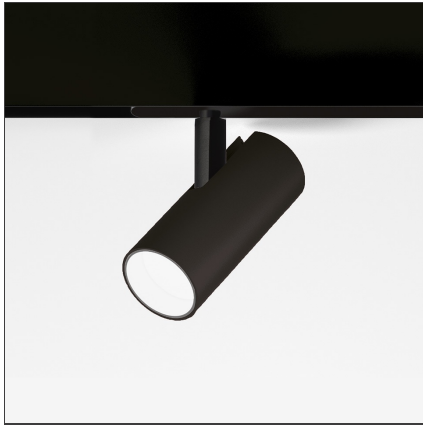

# Vector Magnetic 55 zoom - 3000K DALI Black

IP20   Dimmerable: +  -

## DESCRIPTION

Four sizes with three different beam angles each (spot, flood, wide flood) obtained by means of refractive or hybrid optical units. Junction arm integrated in the spotlight's body to keep the barycentre aligned with the track and prevent any imbalance in possible suspension versions of the track. The junction allows 360° rotation and 90° tilting for maximum emission adjustment freedom.