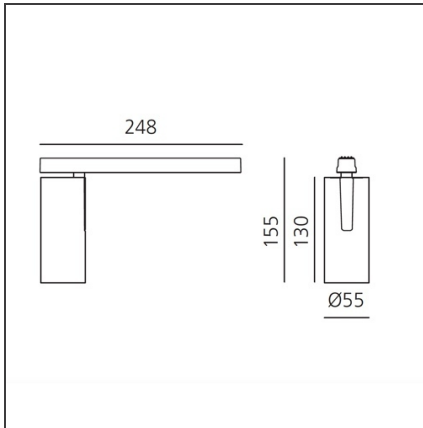

Vector Magnetic 55 zoom - 2700K DALI Brushed copper

IP20   Dimmerable: +  -

DESIGN BY

Carlotta de Bevilacqua

DESCRIPTION

Four sizes with three different beam angles each (spot, flood, wide flood) obtained by means of refractive or hybrid optical units. Junction arm integrated in the spotlight's body to keep the barycentre aligned with the track and prevent any imbalance in possible suspension versions of the track. The junction allows 360° rotation and 90° tilting for maximum emission adjustment freedom.

TECHNICAL DRAWINGS

FEATURES

Article Code:	AP11418	Series:	Indoor, 2019 Artemide Collection
Colour:	Brushed Copper		
Installation:	Track, Projector		
Environment:	Indoor		

DIMENSIONS

Height:	cm 15.5
Weight:	kg 0.5
Base Length:	cm 24.8
Inclination:	-90+90
Rotation:	cm 360