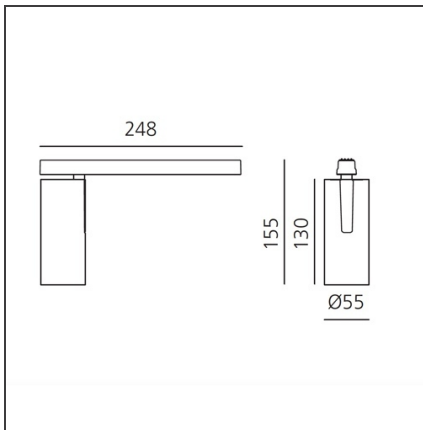

Vector Magnetic 55 zoom - 2700K DALI Brushed bronze

IP20   Dimmerable: +  -

DESIGN BY

Carlotta de Bevilacqua

DESCRIPTION

Four sizes with three different beam angles each (spot, flood, wide flood) obtained by means of refractive or hybrid optical units. Junction arm integrated in the spotlight's body to keep the barycentre aligned with the track and prevent any imbalance in possible suspension versions of the track. The junction allows 360° rotation and 90° tilting for maximum emission adjustment freedom.

TECHNICAL DRAWINGS

FEATURES

Article Code:	AP11420	Series:	Indoor, 2019 Artemide Collection
Colour:	Brushed Bronze		
Installation:	Track, Projector		
Environment:	Indoor		

DIMENSIONS

Height:	cm 15.5
Weight:	kg 0.5
Base Length:	cm 24.8
Inclination:	-90+90
Rotation:	cm 360