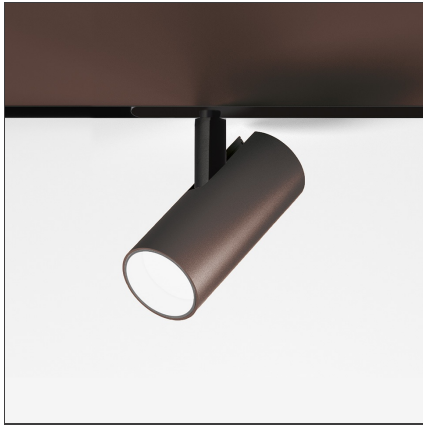

Vector Magnetic 55 zoom - 2700K DALI Brushed bronze

IP20   Dimmerable: +  -

DESIGN BY

Carlotta de Bevilacqua

DESCRIPTION

Four sizes with three different beam angles each (spot, flood, wide flood) obtained by means of refractive or hybrid optical units. Junction arm integrated in the spotlight's body to keep the barycentre aligned with the track and prevent any imbalance in possible suspension versions of the track. The junction allows 360° rotation and 90° tilting for maximum emission adjustment freedom.

TECHNICAL DRAWINGS

FEATURES

Article Code:	AP11420	Series:	Indoor, 2019 Artemide Collection
Colour:	Brushed Bronze		
Installation:	Track, Projector		
Environment:	Indoor		

DIMENSIONS

Height:	cm 15.5
Weight:	kg 0.5
Base Length:	cm 24.8
Inclination:	-90+90
Rotation:	cm 360