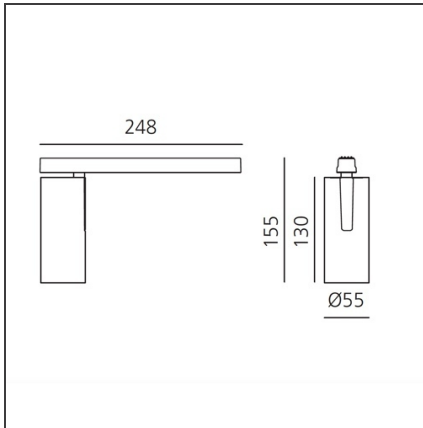

TECHNICAL DRAWINGS

FEATURES

Article Code:	AP11404	Series:	Indoor, 2019 Artemide Collection
Colour:	Black		
Installation:	Track, Projector		
Environment:	Indoor		

DIMENSIONS

Height:	cm 15.5
Weight:	kg 0.5
Base Length:	cm 24.8
Inclination:	-90+90
Rotation:	cm 360

INCLUDED SOURCES

Category:	LED	Color temperature (K):	2700K
Number:	1	Color Tolerance:	MacAdam 3SDCM
Watt:	23W	CRI:	90
Type:	0	Service Life:	L70 (6K) 50000h

LUMINAIRE

Watt:	23W	Delivered lumens output (lm):	634lm
		CCT:	2700K
		Efficiency:	31%
		Efficacy:	27.56lm/W
		CRI:	90
		Dimmable Typology:	Dali

Notes

For operation use only Artemide Power Supply kit.