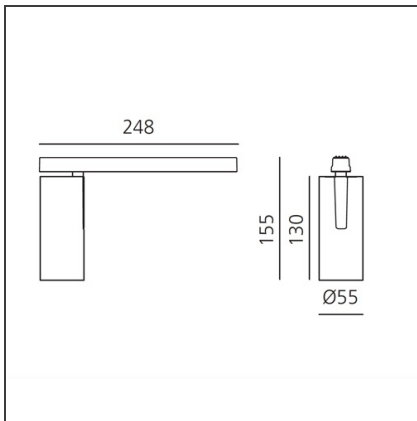

Vector Magnetic 55 - 32° 4000K DALI Brushed silver

IP20   Dimmerable: 

DESIGN BY

Carlotta de Bevilacqua

DESCRIPTION

Four sizes with three different beam angles each (spot, flood, wide flood) obtained by means of refractive or hybrid optical units. Junction arm integrated in the spotlight's body to keep the barycentre aligned with the track and prevent any imbalance in possible suspension versions of the track. The junction allows 360° rotation and 90° tilting for maximum emission adjustment freedom.

TECHNICAL DRAWINGS

FEATURES

Article Code:	AP15315	Series:	Indoor, 2019
Colour:	Brushed Silver		Artemide Collection
Installation:	Track, Projector		
Environment:	Indoor		

DIMENSIONS

Height:	cm 15.5
Weight:	kg 0.5
Base Length:	cm 24.8
Inclination:	-90+90
Rotation:	cm 360

Adjustable
dowsers - Vector
55
AP91500