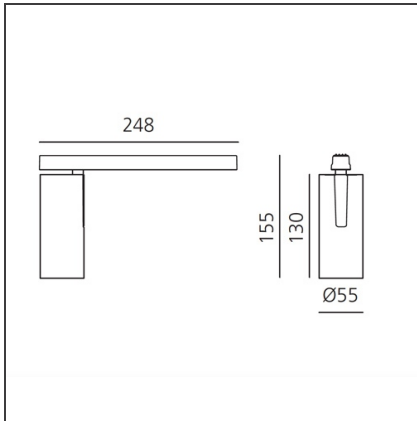

Vector Magnetic 55 - 32° 3000K DALI White

IP20   Dimmerable: 

DESIGN BY

Carlotta de Bevilacqua

DESCRIPTION

Four sizes with three different beam angles each (spot, flood, wide flood) obtained by means of refractive or hybrid optical units. Junction arm integrated in the spotlight's body to keep the barycentre aligned with the track and prevent any imbalance in possible suspension versions of the track. The junction allows 360° rotation and 90° tilting for maximum emission adjustment freedom.

TECHNICAL DRAWINGS

FEATURES

Article Code:	AP10301	Series:	Indoor, 2019 Artemide Collection
Colour:	White		
Installation:	Track, Projector		
Environment:	Indoor		

DIMENSIONS

Height:	cm 15.5
Weight:	kg 0.5
Base Length:	cm 24.8
Inclination:	-90+90
Rotation:	cm 360

Adjustable
dowsers - Vector
55
AP91500