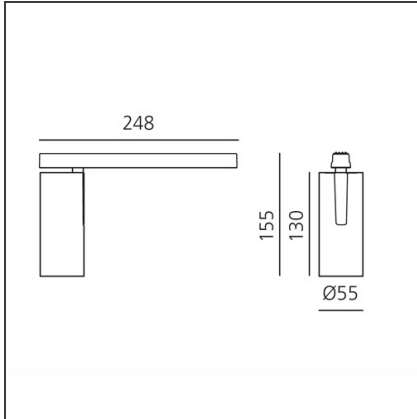

Vector Magnetic 55 - 32° 3000K DALI Brushed silver

IP20   Dimmerable: 

DESIGN BY

Carlotta de Bevilacqua

DESCRIPTION

Four sizes with three different beam angles each (spot, flood, wide flood) obtained by means of refractive or hybrid optical units. Junction arm integrated in the spotlight's body to keep the barycentre aligned with the track and prevent any imbalance in possible suspension versions of the track. The junction allows 360° rotation and 90° tilting for maximum emission adjustment freedom.

TECHNICAL DRAWINGS

FEATURES

Article Code:	AP10315	Series:	Indoor, 2019 Artemide Collection
Colour:	Brushed Silver		
Installation:	Track, Projector		
Environment:	Indoor		

DIMENSIONS

Height:	cm 15.5
Weight:	kg 0.5
Base Length:	cm 24.8
Inclination:	-90+90
Rotation:	cm 360

Adjustable
dowsers - Vector
55
AP91500