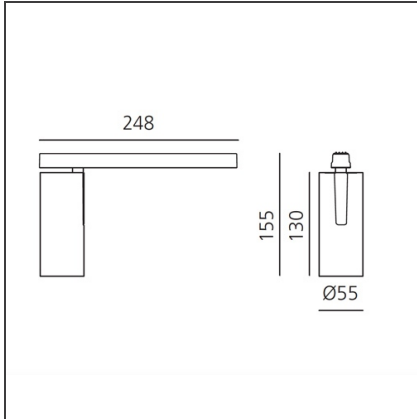

Vector Magnetic 55 - 32° 3000K DALI Brushed bronze

IP20   Dimmerable: 

DESIGN BY

Carlotta de Bevilacqua

DESCRIPTION

Four sizes with three different beam angles each (spot, flood, wide flood) obtained by means of refractive or hybrid optical units. Junction arm integrated in the spotlight's body to keep the barycentre aligned with the track and prevent any imbalance in possible suspension versions of the track. The junction allows 360° rotation and 90° tilting for maximum emission adjustment freedom.

TECHNICAL DRAWINGS

FEATURES

Article Code:	AP10320	Series:	Indoor, 2019 Artemide Collection
Colour:	Brushed Bronze		
Installation:	Track, Projector		
Environment:	Indoor		

DIMENSIONS

Height:	cm 15.5
Weight:	kg 0.5
Base Length:	cm 24.8
Inclination:	-90+90
Rotation:	cm 360

Adjustable
dowsers - Vector
55
AP91500