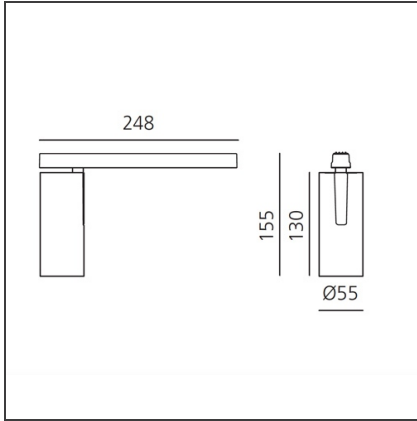

Vector Magnetic 55 - 32° 3000K DALI Black

IP20   Dimmerable: 

DESIGN BY

Carlotta de Bevilacqua

DESCRIPTION

Four sizes with three different beam angles each (spot, flood, wide flood) obtained by means of refractive or hybrid optical units. Junction arm integrated in the spotlight's body to keep the barycentre aligned with the track and prevent any imbalance in possible suspension versions of the track. The junction allows 360° rotation and 90° tilting for maximum emission adjustment freedom.

TECHNICAL DRAWINGS

FEATURES

Article Code:	AP10304	Series:	Indoor, 2019 Artemide Collection
Colour:	Black		
Installation:	Track, Projector		
Environment:	Indoor		

DIMENSIONS

Height:	cm 15.5
Weight:	kg 0.5
Base Length:	cm 24.8
Inclination:	-90+90
Rotation:	cm 360

Adjustable
dowsers - Vector
55
AP91500