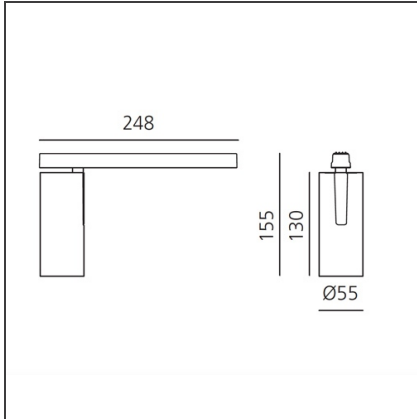

Vector Magnetic 55 - 22° 4000K DALI Black

IP20   Dimmerable: 

DESIGN BY

Carlotta de Bevilacqua

DESCRIPTION

Four sizes with three different beam angles each (spot, flood, wide flood) obtained by means of refractive or hybrid optical units. Junction arm integrated in the spotlight's body to keep the barycentre aligned with the track and prevent any imbalance in possible suspension versions of the track. The junction allows 360° rotation and 90° tilting for maximum emission adjustment freedom.

TECHNICAL DRAWINGS

FEATURES

Article Code:	AP15204	Series:	Indoor, 2019 Artemide Collection
Colour:	Black		
Installation:	Track, Projector		
Environment:	Indoor		

DIMENSIONS

Height:	cm 15.5
Weight:	kg 0.5
Base Length:	cm 24.8
Inclination:	-90+90
Rotation:	cm 360

Adjustable
dowsers - Vector
55
AP91500