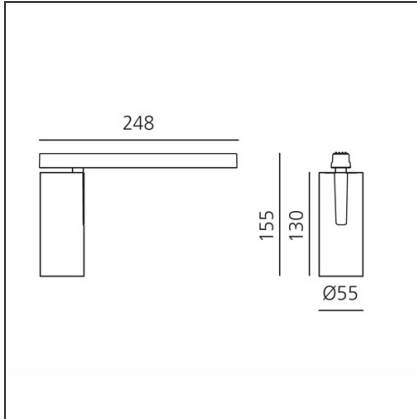

Vector Magnetic 55 - 22° 2700K DALI Brushed bronze

IP20   Dimmerable: 

DESIGN BY

Carlotta de Bevilacqua

DESCRIPTION

Four sizes with three different beam angles each (spot, flood, wide flood) obtained by means of refractive or hybrid optical units. Junction arm integrated in the spotlight's body to keep the barycentre aligned with the track and prevent any imbalance in possible suspension versions of the track. The junction allows 360° rotation and 90° tilting for maximum emission adjustment freedom.

TECHNICAL DRAWINGS

FEATURES

Article Code:	AP11220	Series:	Indoor, 2019 Artemide Collection
Colour:	Brushed Bronze		
Installation:	Track, Projector		
Environment:	Indoor		

DIMENSIONS

Height:	cm 15.5
Weight:	kg 0.5
Base Length:	cm 24.8
Inclination:	-90+90
Rotation:	cm 360

Adjustable
dowsers - Vector
55
AP91500