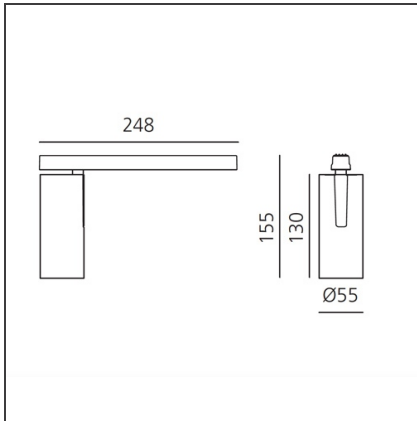

Vector Magnetic 55 - 16° 4000K DALI Brushed bronze

IP20   Dimmerable: 

DESIGN BY

Carlotta de Bevilacqua

DESCRIPTION

Four sizes with three different beam angles each (spot, flood, wide flood) obtained by means of refractive or hybrid optical units. Junction arm integrated in the spotlight's body to keep the barycentre aligned with the track and prevent any imbalance in possible suspension versions of the track. The junction allows 360° rotation and 90° tilting for maximum emission adjustment freedom.

TECHNICAL DRAWINGS

FEATURES

Article Code:	AP15120	Series:	Indoor, 2019 Artemide Collection
Colour:	Brushed Bronze		
Installation:	Track, Projector		
Environment:	Indoor		

DIMENSIONS

Height:	cm 15.5
Weight:	kg 0.5
Base Length:	cm 24.8
Inclination:	-90+90
Rotation:	cm 360

Adjustable
dowsers - Vector
55
AP91500