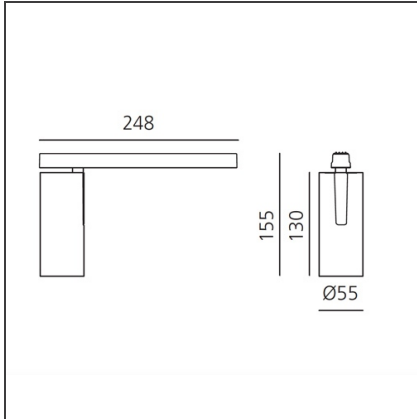

Vector Magnetic 55 - 16° 2700K DALI Black

IP20   Dimmerable: 

DESIGN BY

Carlotta de Bevilacqua

DESCRIPTION

Four sizes with three different beam angles each (spot, flood, wide flood) obtained by means of refractive or hybrid optical units. Junction arm integrated in the spotlight's body to keep the barycentre aligned with the track and prevent any imbalance in possible suspension versions of the track. The junction allows 360° rotation and 90° tilting for maximum emission adjustment freedom.

TECHNICAL DRAWINGS

FEATURES

Article Code:	AP11104	Series:	Indoor, 2019 Artemide Collection
Colour:	Black		
Installation:	Track, Projector		
Environment:	Indoor		

DIMENSIONS

Height:	cm 15.5
Weight:	kg 0.5
Base Length:	cm 24.8
Inclination:	-90+90
Rotation:	cm 360

Adjustable
dowsers - Vector
55
AP91500