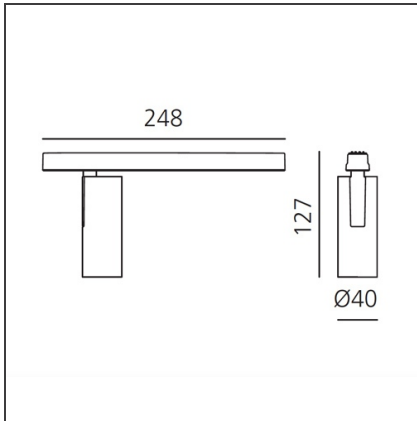

Vector Magnetic 40 - 28° 4000K DALI Brushed bronze

IP20   Dimmerable: 

DESIGN BY

Carlotta de Bevilacqua

DESCRIPTION

Four sizes with three different beam angles each (spot, flood, wide flood) obtained by means of refractive or hybrid optical units. Junction arm integrated in the spotlight's body to keep the barycentre aligned with the track and prevent any imbalance in possible suspension versions of the track. The junction allows 360° rotation and 90° tilting for maximum emission adjustment freedom.

TECHNICAL DRAWINGS

FEATURES

Article Code:	AP05320	Series:	Indoor, 2019 Artemide Collection
Colour:	Brushed Bronze		
Installation:	Track, Projector		
Environment:	Indoor		

DIMENSIONS

Height:	cm 12.7
Weight:	kg 0.3
Base Length:	cm 24.8
Inclination:	-90+90
Rotation:	cm 360