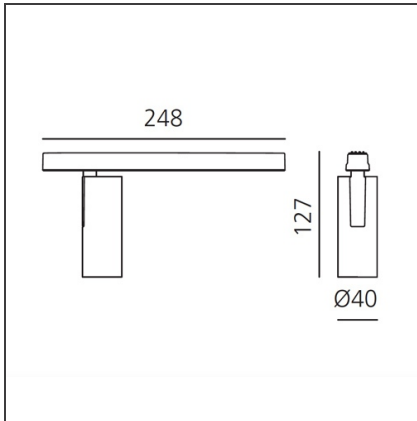

Vector Magnetic 40 - 28° 3000K DALI White

IP20   Dimmerable: 

DESIGN BY

Carlotta de Bevilacqua

DESCRIPTION

Four sizes with three different beam angles each (spot, flood, wide flood) obtained by means of refractive or hybrid optical units. Junction arm integrated in the spotlight's body to keep the barycentre aligned with the track and prevent any imbalance in possible suspension versions of the track. The junction allows 360° rotation and 90° tilting for maximum emission adjustment freedom.

TECHNICAL DRAWINGS

FEATURES

Article Code:	AP00301	Series:	Indoor, 2019 Artemide Collection
Colour:	White		
Installation:	Track, Projector		
Environment:	Indoor		

DIMENSIONS

Height:	cm 12.7
Weight:	kg 0.3
Base Length:	cm 24.8
Inclination:	-90+90
Rotation:	cm 360