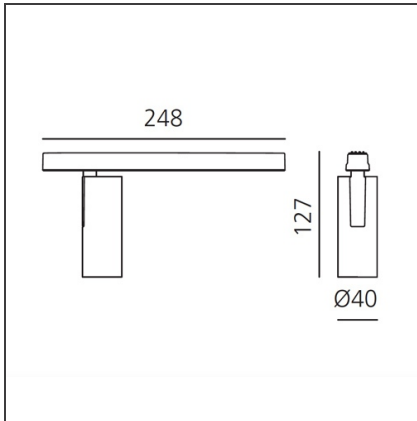

Vector Magnetic 40 - 20° 4000K DALI Brushed bronze

IP20   Dimmerable: 

DESIGN BY

Carlotta de Bevilacqua

DESCRIPTION

Four sizes with three different beam angles each (spot, flood, wide flood) obtained by means of refractive or hybrid optical units. Junction arm integrated in the spotlight's body to keep the barycentre aligned with the track and prevent any imbalance in possible suspension versions of the track. The junction allows 360° rotation and 90° tilting for maximum emission adjustment freedom.

TECHNICAL DRAWINGS

FEATURES

Article Code:	AP05220	Series:	Indoor, 2019
Colour:	Brushed Bronze		Artemide Collection
Installation:	Track, Projector		
Environment:	Indoor		

DIMENSIONS

Height:	cm 12.7
Weight:	kg 0.3
Base Length:	cm 24.8
Inclination:	-90+90
Rotation:	cm 360