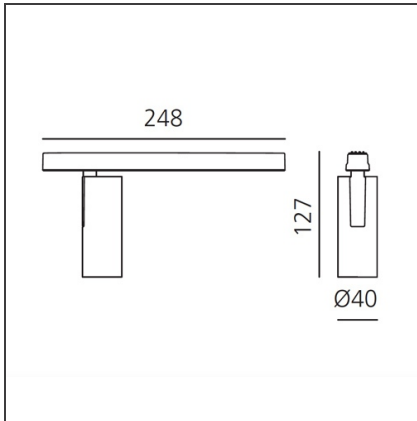

Vector Magnetic 40 - 20° 4000K DALI Black

IP20   Dimmerable: 

DESIGN BY

Carlotta de Bevilacqua

DESCRIPTION

Four sizes with three different beam angles each (spot, flood, wide flood) obtained by means of refractive or hybrid optical units. Junction arm integrated in the spotlight's body to keep the barycentre aligned with the track and prevent any imbalance in possible suspension versions of the track. The junction allows 360° rotation and 90° tilting for maximum emission adjustment freedom.

TECHNICAL DRAWINGS

FEATURES

Article Code:	AP05204	Series:	Indoor, 2019 Artemide Collection
Colour:	Black		
Installation:	Track, Projector		
Environment:	Indoor		

DIMENSIONS

Height:	cm 12.7
Weight:	kg 0.3
Base Length:	cm 24.8
Inclination:	-90+90
Rotation:	cm 360