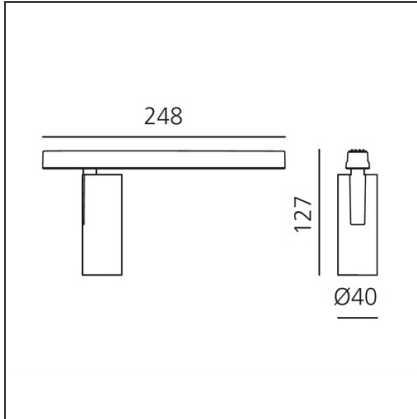

TECHNICAL DRAWINGS

FEATURES

Article Code:	AP00201	Series:	Indoor, 2019 Artemide Collection
Colour:	White		
Installation:	Track, Projector		
Environment:	Indoor		

DIMENSIONS

Height:	cm 12.7
Weight:	kg 0.3
Base Length:	cm 24.8
Inclination:	-90+90
Rotation:	cm 360

INCLUDED SOURCES

Category:	LED	Color temperature (K):	3000K
Number:	1	Color Tolerance:	MacAdam 3SDCM
Watt:	10W	Service Life:	L70 (6K) 50000h
Type:	0		
Class:	A		

LUMINAIRE

Watt:	10W	Delivered lumens output (lm):	584lm
		CCT:	3000K
		Efficiency:	69%
		Efficacy:	58.43lm/W
		CRI:	90
		Dimmable Typology:	Dali

Notes

For operation use only Artemide Power Supply kit.