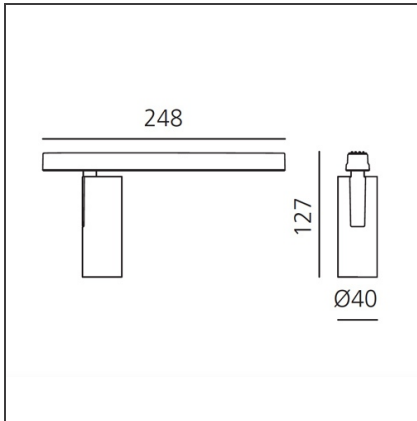

Vector Magnetic 40 - 20° 3000K DALI Brushed bronze

IP20   Dimmerable:  -

DESIGN BY

Carlotta de Bevilacqua

DESCRIPTION

Four sizes with three different beam angles each (spot, flood, wide flood) obtained by means of refractive or hybrid optical units. Junction arm integrated in the spotlight's body to keep the barycentre aligned with the track and prevent any imbalance in possible suspension versions of the track. The junction allows 360° rotation and 90° tilting for maximum emission adjustment freedom.

TECHNICAL DRAWINGS

FEATURES

Article Code:	AP00220	Series:	Indoor, 2019
Colour:	Brushed Bronze		Artemide Collection
Installation:	Track, Projector		
Environment:	Indoor		

DIMENSIONS

Height:	cm 12.7
Weight:	kg 0.3
Base Length:	cm 24.8
Inclination:	-90+90
Rotation:	cm 360