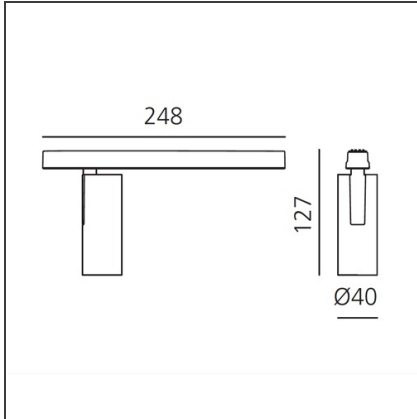

Vector Magnetic 40 - 20° 2700K DALI Black

IP20   Dimmerable: 

DESIGN BY

Carlotta de Bevilacqua

DESCRIPTION

Four sizes with three different beam angles each (spot, flood, wide flood) obtained by means of refractive or hybrid optical units. Junction arm integrated in the spotlight's body to keep the barycentre aligned with the track and prevent any imbalance in possible suspension versions of the track. The junction allows 360° rotation and 90° tilting for maximum emission adjustment freedom.

TECHNICAL DRAWINGS

FEATURES

Article Code:	AP01204	Series:	Indoor, 2019 Artemide Collection
Colour:	Black		
Installation:	Track, Projector		
Environment:	Indoor		

DIMENSIONS

Height:	cm 12.7
Weight:	kg 0.3
Base Length:	cm 24.8
Inclination:	-90+90
Rotation:	cm 360