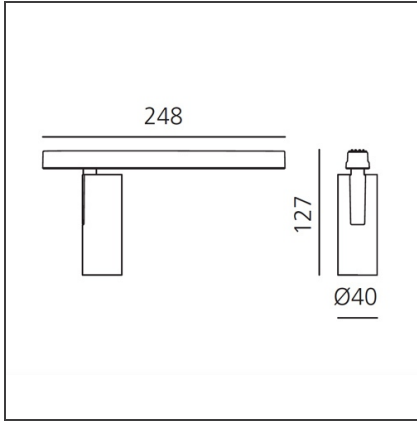

TECHNICAL DRAWINGS

FEATURES

Article Code:	AP05115	Series:	Indoor, 2019
Colour:	Brushed Silver		Artemide Collection
Installation:	Track, Projector		
Environment:	Indoor		

DIMENSIONS

Height:	cm 12.7
Weight:	kg 0.3
Base Length:	cm 24.8
Inclination:	-90+90
Rotation:	cm 360

INCLUDED SOURCES

Category:	LED	Color temperature (K):	4000K
Number:	1	Color Tolerance:	MacAdam 3SDCM
Watt:	10W	Service Life:	L70 (6K) 50000h
Type:	0		
Class:	A		

LUMINAIRE

Watt:	10W	Delivered lumens output (lm):	541lm
		CCT:	4000K
		Efficiency:	81%
		Efficacy:	54.09lm/W
		CRI:	90
		Dimmable Typology:	Dali

Notes

For operation use only Artemide Power Supply kit.