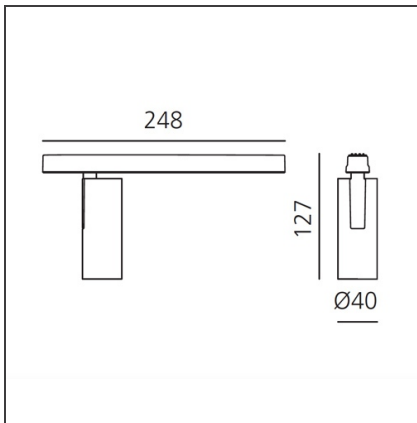

Vector Magnetic 40 - 13° 4000K DALI Brushed bronze

IP20   Dimmerable: 

DESIGN BY

Carlotta de Bevilacqua

DESCRIPTION

Four sizes with three different beam angles each (spot, flood, wide flood) obtained by means of refractive or hybrid optical units. Junction arm integrated in the spotlight's body to keep the barycentre aligned with the track and prevent any imbalance in possible suspension versions of the track. The junction allows 360° rotation and 90° tilting for maximum emission adjustment freedom.

TECHNICAL DRAWINGS

FEATURES

Article Code:	AP05120	Series:	Indoor, 2019
Colour:	Brushed Bronze		Artemide Collection
Installation:	Track, Projector		
Environment:	Indoor		

DIMENSIONS

Height:	cm 12.7
Weight:	kg 0.3
Base Length:	cm 24.8
Inclination:	-90+90
Rotation:	cm 360