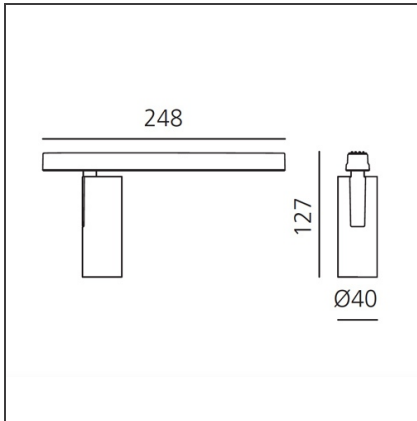

TECHNICAL DRAWINGS

FEATURES

Article Code:	AP00104	Series:	Indoor, 2019 Artemide Collection
Colour:	Black		
Installation:	Track, Projector		
Environment:	Indoor		

DIMENSIONS

Height:	cm 12.7
Weight:	kg 0.3
Base Length:	cm 24.8
Inclination:	-90+90
Rotation:	cm 360

INCLUDED SOURCES

Category:	LED	Color temperature (K):	3000K
Number:	1	Color Tolerance:	MacAdam 3SDCM
Watt:	10W	Service Life:	L70 (6K) 50000h
Type:	0		
Class:	A		

LUMINAIRE

Watt:	10W	Delivered lumens output (lm):	541lm
		CCT:	3000K
		Efficiency:	81%
		Efficacy:	54.09lm/W
		CRI:	90
		Dimmable Typology:	Dali

Notes

For operation use only Artemide Power Supply kit.