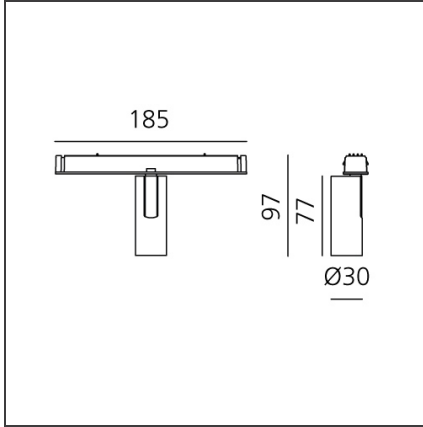

Vector Magnetic 30 - 6° 4000K DALI White

IP20  Dimmerable: 

DESIGN BY

Carlotta de Bevilacqua

DESCRIPTION

Four sizes with three different beam angles each (spot, flood, wide flood) obtained by means of refractive or hybrid optical units. Junction arm integrated in the spotlight's body to keep the barycentre aligned with the track and prevent any imbalance in possible suspension versions of the track. The junction allows 360° rotation and 90° tilting for maximum emission adjustment freedom.

TECHNICAL DRAWINGS

FEATURES

Article Code:	AP85101	Series:	Indoor, 2019 Artemide Collection
Colour:	White		
Installation:	Track, Projector		
Environment:	Indoor		

DIMENSIONS

Height:	cm 9.7
Base Length:	cm 18.5
Inclination:	-90+90
Rotation:	cm 360