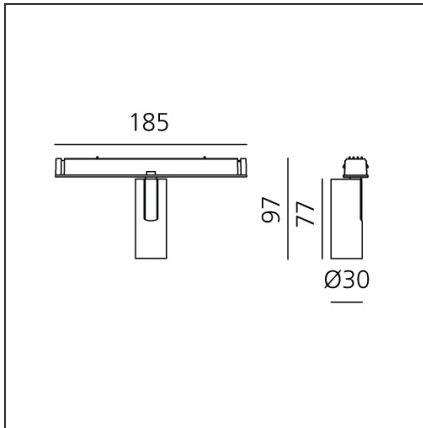

TECHNICAL DRAWINGS

FEATURES

Article Code:	AP85120	Series:	Indoor, 2019 Artemide Collection
Colour:	Brushed Bronze		
Installation:	Track, Projector		
Environment:	Indoor		

DIMENSIONS

Height:	cm 9.7
Base Length:	cm 18.5
Inclination:	-90+90
Rotation:	cm 360

INCLUDED SOURCES

Category:	LED	Color temperature (K):	4000K
Number:	1	Color Tolerance:	MacAdam 3SDCM
Watt:	6W	CRI:	80
Type:	0	Service Life:	L90 (10K) 60500h

LUMINAIRE

Watt:	6W	Delivered lumens output (lm):	475lm
		CCT:	4000K
		CRI:	80
		Dimmable Typology:	Dali

Notes

For operation use only Artemide Power Supply kit.