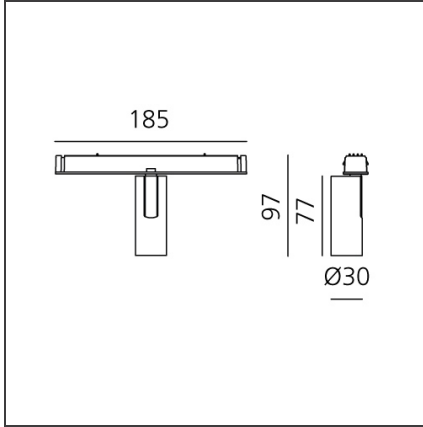

Vector Magnetic 30 - 6° 3000K DALI Brushed copper

IP20  Dimmerable: 

DESIGN BY

Carlotta de Bevilacqua

DESCRIPTION

Four sizes with three different beam angles each (spot, flood, wide flood) obtained by means of refractive or hybrid optical units. Junction arm integrated in the spotlight's body to keep the barycentre aligned with the track and prevent any imbalance in possible suspension versions of the track. The junction allows 360° rotation and 90° tilting for maximum emission adjustment freedom.

TECHNICAL DRAWINGS

FEATURES

Article Code:	AP80118	Series:	Indoor, 2019 Artemide Collection
Colour:	Brushed Copper		
Installation:	Track, Projector		
Environment:	Indoor		

DIMENSIONS

Height:	cm 9.7
Base Length:	cm 18.5
Inclination:	-90+90
Rotation:	cm 360