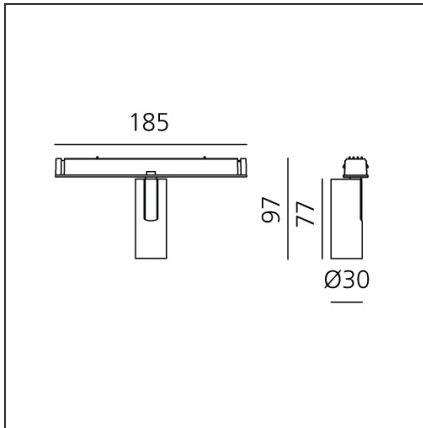

Vector Magnetic 30 - 6° 3000K DALI Brushed bronze

IP20  Dimmerable: 

DESIGN BY

Carlotta de Bevilacqua

DESCRIPTION

Four sizes with three different beam angles each (spot, flood, wide flood) obtained by means of refractive or hybrid optical units. Junction arm integrated in the spotlight's body to keep the barycentre aligned with the track and prevent any imbalance in possible suspension versions of the track. The junction allows 360° rotation and 90° tilting for maximum emission adjustment freedom.

TECHNICAL DRAWINGS

FEATURES

Article Code:	AP80120	Series:	Indoor, 2019 Artemide Collection
Colour:	Brushed Bronze		
Installation:	Track, Projector		
Environment:	Indoor		

DIMENSIONS

Height:	cm 9.7
Base Length:	cm 18.5
Inclination:	-90+90
Rotation:	cm 360