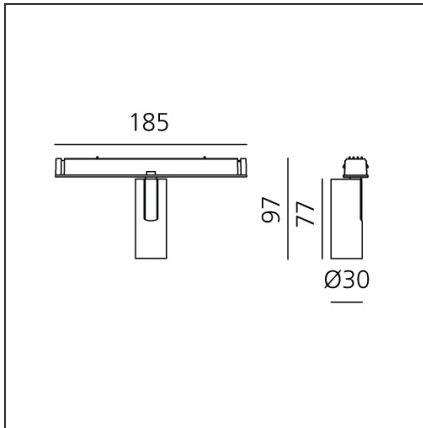

Vector Magnetic 30 - 6° 2700K DALI Brushed silver

IP20  Dimmerable: 

DESIGN BY

Carlotta de Bevilacqua

DESCRIPTION

Four sizes with three different beam angles each (spot, flood, wide flood) obtained by means of refractive or hybrid optical units. Junction arm integrated in the spotlight's body to keep the barycentre aligned with the track and prevent any imbalance in possible suspension versions of the track. The junction allows 360° rotation and 90° tilting for maximum emission adjustment freedom.

TECHNICAL DRAWINGS

FEATURES

Article Code:	AP81115	Series:	Indoor, 2019 Artemide Collection
Colour:	Brushed Silver		
Installation:	Track, Projector		
Environment:	Indoor		

DIMENSIONS

Height:	cm 9.7
Base Length:	cm 18.5
Inclination:	-90+90
Rotation:	cm 360