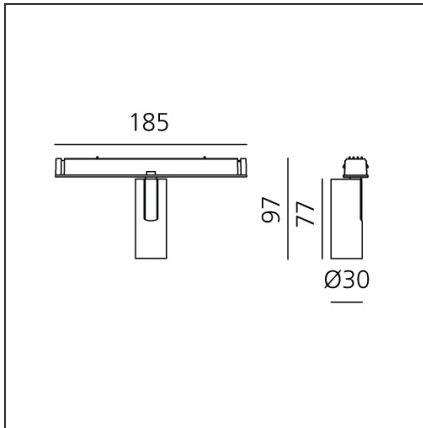

Vector Magnetic 30 - 6° 2700K DALI Black

IP20  Dimmerable: 

DESIGN BY

Carlotta de Bevilacqua

DESCRIPTION

Four sizes with three different beam angles each (spot, flood, wide flood) obtained by means of refractive or hybrid optical units. Junction arm integrated in the spotlight's body to keep the barycentre aligned with the track and prevent any imbalance in possible suspension versions of the track. The junction allows 360° rotation and 90° tilting for maximum emission adjustment freedom.

TECHNICAL DRAWINGS

FEATURES

Article Code:	AP81104	Series:	Indoor, 2019 Artemide Collection
Colour:	Black		
Installation:	Track, Projector		
Environment:	Indoor		

DIMENSIONS

Height:	cm 9.7
Base Length:	cm 18.5
Inclination:	-90+90
Rotation:	cm 360