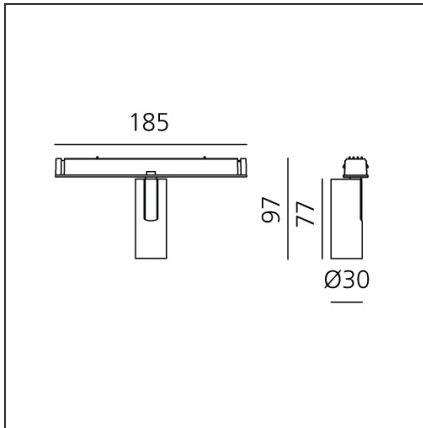

Vector Magnetic 30 - 40° 4000K DALI Brushed silver

IP20  Dimmerable: 

DESIGN BY

Carlotta de Bevilacqua

DESCRIPTION

Four sizes with three different beam angles each (spot, flood, wide flood) obtained by means of refractive or hybrid optical units. Junction arm integrated in the spotlight's body to keep the barycentre aligned with the track and prevent any imbalance in possible suspension versions of the track. The junction allows 360° rotation and 90° tilting for maximum emission adjustment freedom.

TECHNICAL DRAWINGS

FEATURES

Article Code:	AP85315	Series:	Indoor, 2019 Artemide Collection
Colour:	Brushed Silver		
Installation:	Track, Projector		
Environment:	Indoor		

DIMENSIONS

Height:	cm 9.7
Base Length:	cm 18.5
Inclination:	-90+90
Rotation:	cm 360