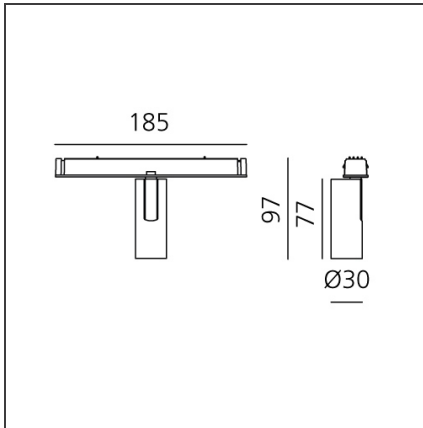

TECHNICAL DRAWINGS

FEATURES

Article Code:	AP85304	Series:	Indoor, 2019 Artemide Collection
Colour:	Black		
Installation:	Track, Projector		
Environment:	Indoor		

DIMENSIONS

Height:	cm 9.7
Base Length:	cm 18.5
Inclination:	-90+90
Rotation:	cm 360

INCLUDED SOURCES

Category:	LED	Color temperature (K):	4000K
Number:	1	Color Tolerance:	MacAdam 3SDCM
Watt:	6W	CRI:	80
Type:	0	Service Life:	L90 (10K) 60500h

LUMINAIRE

Watt:	6W	Delivered lumens output (lm):	425lm
		CCT:	4000K
		CRI:	80
		Dimmable Typology:	Dali

Notes

For operation use only Artemide Power Supply kit.