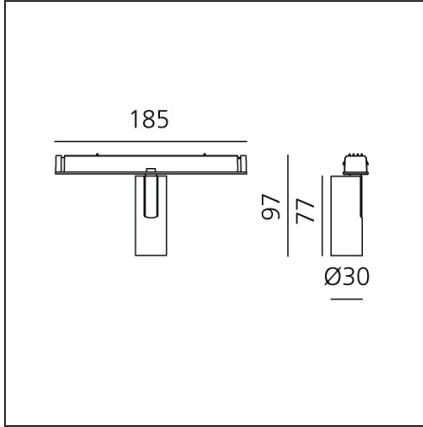

Vector Magnetic 30 - 40° 3000K DALI White

IP20  Dimmerable: 

DESIGN BY

Carlotta de Bevilacqua

DESCRIPTION

Four sizes with three different beam angles each (spot, flood, wide flood) obtained by means of refractive or hybrid optical units. Junction arm integrated in the spotlight's body to keep the barycentre aligned with the track and prevent any imbalance in possible suspension versions of the track. The junction allows 360° rotation and 90° tilting for maximum emission adjustment freedom.

TECHNICAL DRAWINGS

FEATURES

Article Code:	AP80301	Series:	Indoor, 2019 Artemide Collection
Colour:	White		
Installation:	Track, Projector		
Environment:	Indoor		

DIMENSIONS

Height:	cm 9.7
Base Length:	cm 18.5
Inclination:	-90+90
Rotation:	cm 360