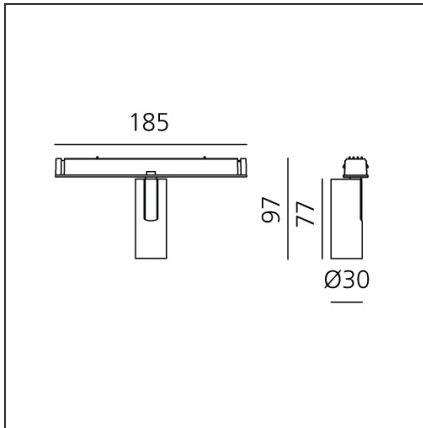

Vector Magnetic 30 - 40° 3000K DALI Brushed bronze

IP20   Dimmerable: 

DESIGN BY

Carlotta de Bevilacqua

DESCRIPTION

Four sizes with three different beam angles each (spot, flood, wide flood) obtained by means of refractive or hybrid optical units. Junction arm integrated in the spotlight's body to keep the barycentre aligned with the track and prevent any imbalance in possible suspension versions of the track. The junction allows 360° rotation and 90° tilting for maximum emission adjustment freedom.

TECHNICAL DRAWINGS

FEATURES

Article Code:	AP80320	Series:	Indoor, 2019 Artemide Collection
Colour:	Brushed Bronze		
Installation:	Track, Projector		
Environment:	Indoor		

DIMENSIONS

Height:	cm 9.7
Base Length:	cm 18.5
Inclination:	-90+90
Rotation:	cm 360