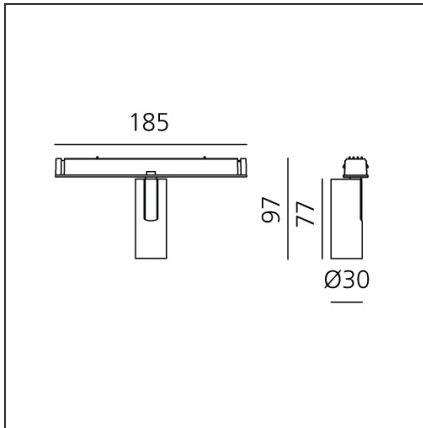

TECHNICAL DRAWINGS

FEATURES

Article Code:	AP81315	Series:	Indoor, 2019 Artemide Collection
Colour:	Brushed Silver		
Installation:	Track, Projector		
Environment:	Indoor		

DIMENSIONS

Height:	cm 9.7
Base Length:	cm 18.5
Inclination:	-90+90
Rotation:	cm 360

INCLUDED SOURCES

Category:	LED	Color temperature (K):	2700K
Number:	1	Color Tolerance:	MacAdam 3SDCM
Watt:	6W	CRI:	80
Type:	0	Service Life:	L90(10K) 60500h

LUMINAIRE

Watt:	6W	Delivered lumens output (lm):	425lm
		CCT:	2700K
		CRI:	80
		Dimmable Typology:	Dali

Notes

For operation use only Artemide Power Supply kit.