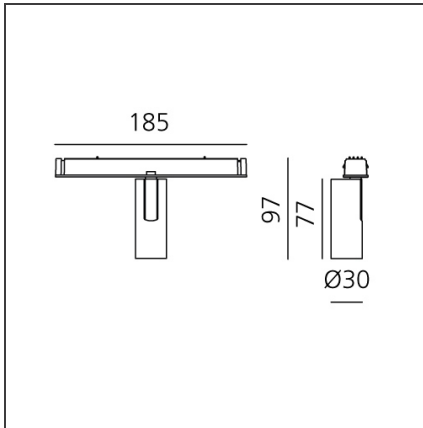

Vector Magnetic 30 - 40° 2700K DALI Black

IP20  Dimmerable: 

DESIGN BY

Carlotta de Bevilacqua

DESCRIPTION

Four sizes with three different beam angles each (spot, flood, wide flood) obtained by means of refractive or hybrid optical units. Junction arm integrated in the spotlight's body to keep the barycentre aligned with the track and prevent any imbalance in possible suspension versions of the track. The junction allows 360° rotation and 90° tilting for maximum emission adjustment freedom.

TECHNICAL DRAWINGS

FEATURES

Article Code:	AP81304	Series:	Indoor, 2019 Artemide Collection
Colour:	Black		
Installation:	Track, Projector		
Environment:	Indoor		

DIMENSIONS

Height:	cm 9.7
Base Length:	cm 18.5
Inclination:	-90+90
Rotation:	cm 360