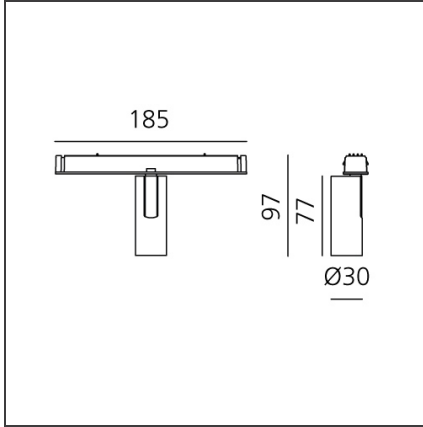

Vector Magnetic 30 - 24° 3000K DALI Brushed bronze

IP20   Dimmerable: 

DESIGN BY

Carlotta de Bevilacqua

DESCRIPTION

Four sizes with three different beam angles each (spot, flood, wide flood) obtained by means of refractive or hybrid optical units. Junction arm integrated in the spotlight's body to keep the barycentre aligned with the track and prevent any imbalance in possible suspension versions of the track. The junction allows 360° rotation and 90° tilting for maximum emission adjustment freedom.

TECHNICAL DRAWINGS

FEATURES

Article Code:	AP80220	Series:	Indoor, 2019 Artemide Collection
Colour:	Brushed Bronze		
Installation:	Track, Projector		
Environment:	Indoor		

DIMENSIONS

Height:	cm 9.7
Base Length:	cm 18.5
Inclination:	-90+90
Rotation:	cm 360