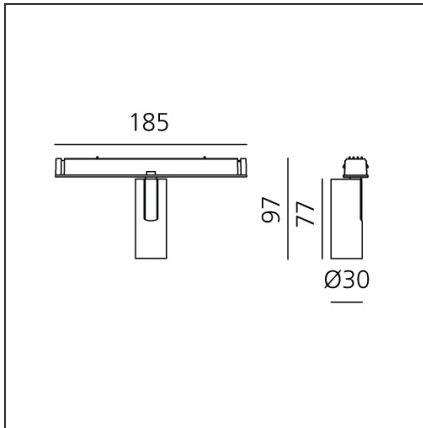

Vector Magnetic 30 - 24° 2700K DALI Brushed silver

IP20  Dimmerable: 

DESIGN BY

Carlotta de Bevilacqua

DESCRIPTION

Four sizes with three different beam angles each (spot, flood, wide flood) obtained by means of refractive or hybrid optical units. Junction arm integrated in the spotlight's body to keep the barycentre aligned with the track and prevent any imbalance in possible suspension versions of the track. The junction allows 360° rotation and 90° tilting for maximum emission adjustment freedom.

TECHNICAL DRAWINGS

FEATURES

Article Code:	AP81215	Series:	Indoor, 2019 Artemide Collection
Colour:	Brushed Silver		
Installation:	Track, Projector		
Environment:	Indoor		

DIMENSIONS

Height:	cm 9.7
Base Length:	cm 18.5
Inclination:	-90+90
Rotation:	cm 360