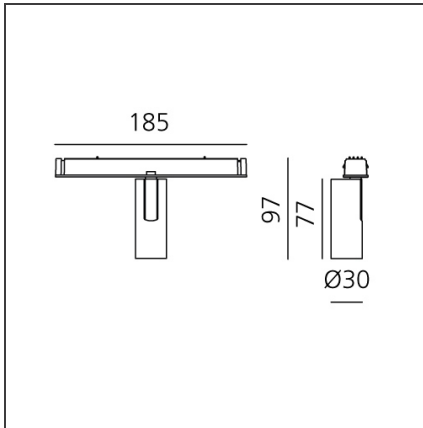

Vector Magnetic 30 - 24° 2700K DALI Black

IP20  Dimmerable: 

DESIGN BY

Carlotta de Bevilacqua

DESCRIPTION

Four sizes with three different beam angles each (spot, flood, wide flood) obtained by means of refractive or hybrid optical units. Junction arm integrated in the spotlight's body to keep the barycentre aligned with the track and prevent any imbalance in possible suspension versions of the track. The junction allows 360° rotation and 90° tilting for maximum emission adjustment freedom.

TECHNICAL DRAWINGS

FEATURES

| | | | |
|----------------------|------------------|----------------|-------------------------------------|
| Article Code: | AP81204 | Series: | Indoor, 2019 Artemide Collection |
| Colour: | Black | | |
| Installation: | Track, Projector | | |
| Environment: | Indoor | | |

DIMENSIONS

| | |
|---------------------|---------|
| Height: | cm 9.7 |
| Base Length: | cm 18.5 |
| Inclination: | -90+90 |
| Rotation: | cm 360 |

INCLUDED SOURCES

| | | | |
|------------------|-----|-------------------------------|-----------------|
| Category: | LED | Color temperature (K): | 2700K |
| Number: | 1 | Color Tolerance: | MacAdam 3SDCM |
| Watt: | 6W | CRI: | 80 |
| Type: | 0 | Service Life: | L90(10K) 60500h |

LUMINAIRE

| | | | |
|--------------|----|--------------------------------------|-------|
| Watt: | 6W | Delivered lumens output (lm): | 450lm |
| | | CCT: | 2700K |
| | | CRI: | 80 |
| | | Dimmable Typology: | Dali |