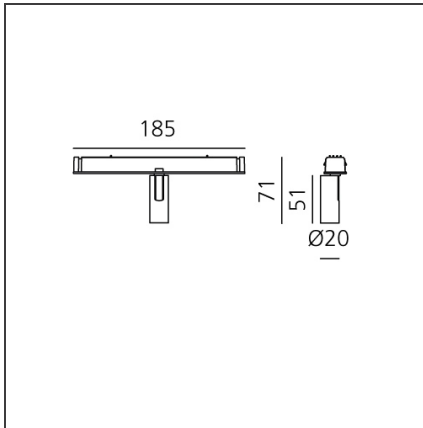

Vector Magnetic 20 - 32° 3000K DALI White

IP20  Dimmerable: 

DESIGN BY

Carlotta de Bevilacqua

DESCRIPTION

Four sizes with three different beam angles each (spot, flood, wide flood) obtained by means of refractive or hybrid optical units. Junction arm integrated in the spotlight's body to keep the barycentre aligned with the track and prevent any imbalance in possible suspension versions of the track. The junction allows 360° rotation and 90° tilting for maximum emission adjustment freedom.

TECHNICAL DRAWINGS

FEATURES

Article Code:	AP70301	Series:	Indoor, 2019 Artemide Collection
Colour:	White		
Installation:	Track, Projector		
Environment:	Indoor		

DIMENSIONS

Height:	cm 7.1
Base Length:	cm 18.5
Inclination:	-90+90
Rotation:	cm 360