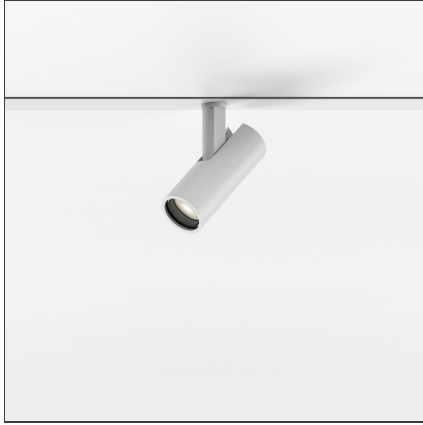

Vector Magnetic 20 - 32° 3000K DALI White

IP20  Dimmerable: 

DESIGN BY

Carlotta de Bevilacqua

DESCRIPTION

Four sizes with three different beam angles each (spot, flood, wide flood) obtained by means of refractive or hybrid optical units. Junction arm integrated in the spotlight's body to keep the barycentre aligned with the track and prevent any imbalance in possible suspension versions of the track. The junction allows 360° rotation and 90° tilting for maximum emission adjustment freedom.

TECHNICAL DRAWINGS

FEATURES

Article Code:	AP70301	Series:	Indoor, 2019 Artemide Collection
Colour:	White		
Installation:	Track, Projector		
Environment:	Indoor		

DIMENSIONS

Height:	cm 7.1
Base Length:	cm 18.5
Inclination:	-90+90
Rotation:	cm 360